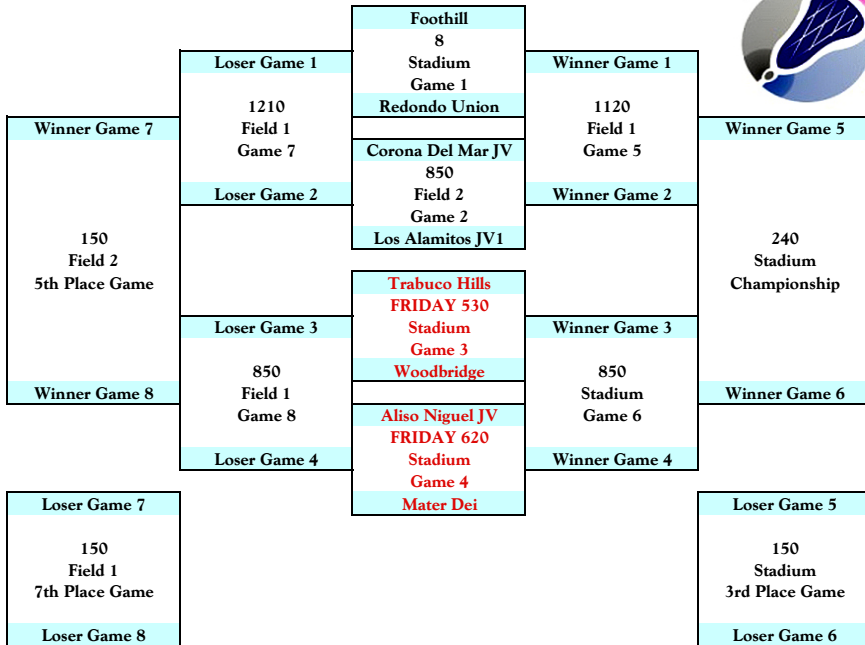

8th ANNUAL STICKS & STONES MARCH 27-28 2015

UPDATE: 3/23/15

DIVISIONS

BLUE	8-team knockout
Aliso JV1	Mater Dei
Corona del Mar JV	Los Alamitos JV1
Trabuco Hills	Woodbridge
Foothill	Redondo Union

GRAY	6-team pool
POOL A	POOL B
Newport Harbor JV1	El Toro
Tesoro	Capo Valley
Mira Costa	Glendale

PINK	8-team knockout
San Clemente	Santa Margarita
Mission Viejo	El Dorado
Esperanza	Patrick Henry
Great Oak	Laguna Hills

ORANGE	6-team pool
POOL A	POOL B
San Juan Hills	Los Alamitos JV2
Aliso JV2	Corona del Mar F/S
Newport Harbor JV2	La Canada

BRACKETS

ALL GAMES SATURDAY EXCEPT WHERE NOTED BY FRIDAY AND RED TYPE

DIVISION BLUE

game results determine next opponent

DIVISION PINK

game results determine next opponent

DIVISION GRAY

2 pool games decide playoff pairings

POOL A	1030 Newport Harbor JV1	Tesoro Mira Costa	Field 1 Stadium
1210	Tesoro	Mira Costa	Field 1
420	Newport Harbor JV1	Mira Costa	Field 1
POOL B	1030 El Toro	Capo Valley Glendale	Field 2 Stadium
1	Capo Valley	Glendale	Field 2
420	El Toro	Glendale	Field 2
PLAYOFFS	600 Pool A 2nd	Pool B 2nd	Field 1
600	Pool A 3rd	Pool B 3rd	Field 2
600	Pool A 1st	Pool B 1st	Stadium