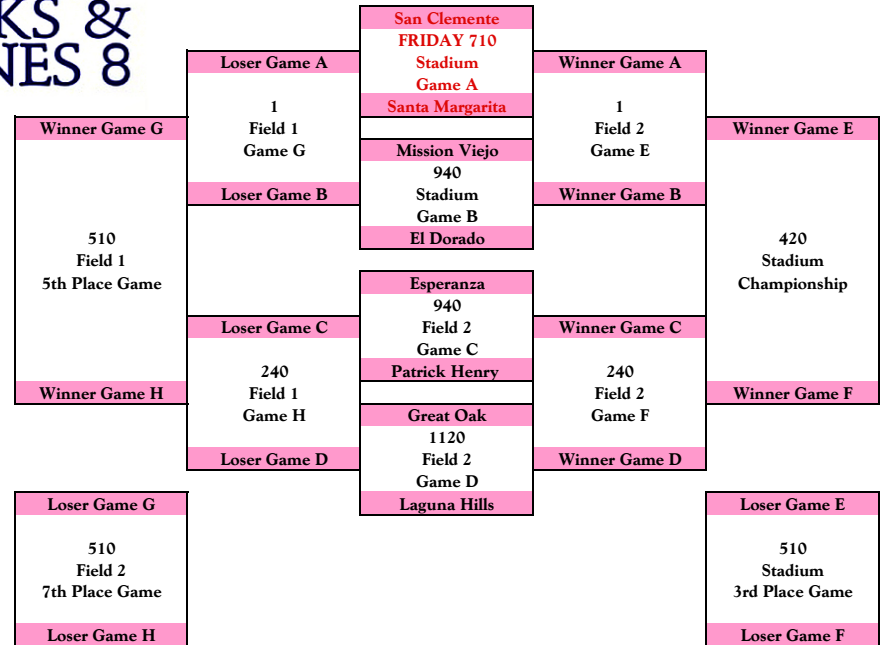

PINK	8-team knockout
San Clemente	Santa Margarita
Mission Viejo	El Dorado
Esperanza	Patrick Henry
Great Oak	Laguna Hills

ORANGE	6-team pool
POOL A	POOL B
San Juan Hills	Los Alamitos JV2
Aliso JV2	Corona del Mar F/S
Newport Harbor JV2	La Canada

BRACKETS

ALL GAMES SATURDAY EXCEPT WHERE NOTED BY FRIDAY AND RED TYPE

DIVISION BLUE

game results determine next opponent

DIVISION PINK

game results determine next opponent

DIVISION GRAY

2 pool games decide playoff pairings

POOL A	1030 Newport Harbor JV1	Tesoro Mira Costa	Field 1 Stadium
1210	Tesoro	Mira Costa	Field 1
420	Newport Harbor JV1	Mira Costa	Field 1
POOL B	1030 El Toro	Capo Valley Glendale	Field 2 Stadium
1	Capo Valley	Glendale	Field 2
420	El Toro	Glendale	Field 2
PLAYOFFS	600 Pool A 2nd	Pool B 2nd	Field 1
600	Pool A 3rd	Pool B 3rd	Field 2
600	Pool A 1st	Pool B 1st	Stadium

DIVISION ORANGE

2 pool games decide playoff pairings

POOL A	FRIDAY 8 940	San Juan Hills	Aliso JV2	Stadium
1120	San Juan Hills	Newport Harbor JV2	Field 1	
	Aliso JV2	Newport Harbor JV2	Stadium	
POOL B	8	Los Alamitos JV2	Corona Del Mar F/S	Field 1
1030	Los Alamitos JV2	La Canada	Stadium	
1210	Corona del Mar F/S	La Canada	Field 2	
PLAYOFFS	330	Pool A 2nd	Pool B 2nd	Field 1
330	Pool A 3rd	Pool B 3rd	Field 2	
330	Pool A 1st	Pool B 1st	Stadium	