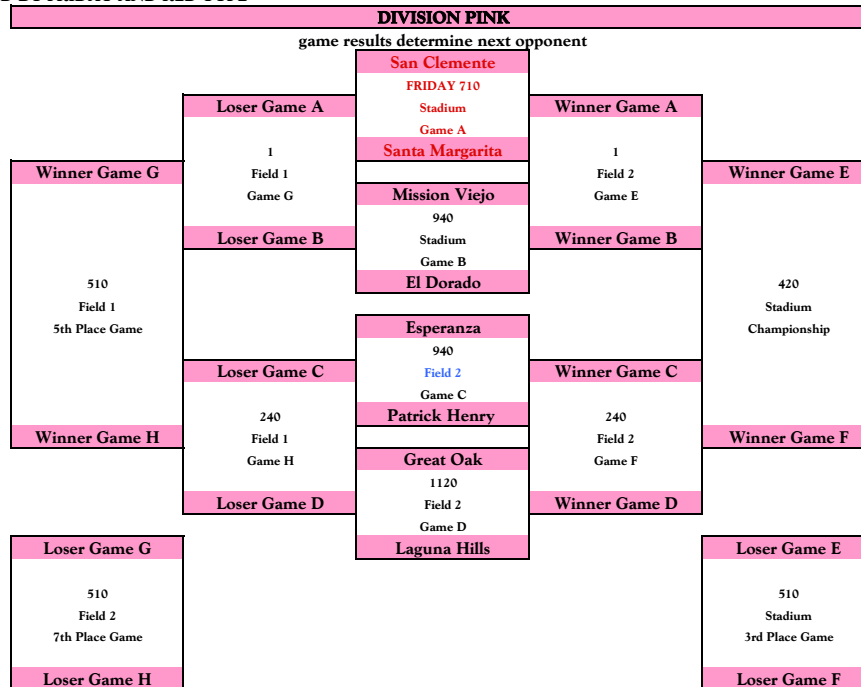

## DIVISIONS

<b>BLUE</b>	<b>8-team knockout</b>
Aliso JV1	Mater Dei
Corona del Mar JV	Los Alamitos JV1
Trabuco	Woodbridge
Foothill	Redondo Union

<b>GRAY</b>	<b>6-team pool</b>
<b>POOL A</b>	<b>POOL B</b>
Newport Harbor JV1	El Toro
Tesoro	Capo Valley
Mira Costa	Glendale

<b>PINK</b>	<b>8-team knockout</b>
San Clemente	Santa Margarita
Mission Viejo	El Dorado
Esperanza	Patrick Henry
Great Oak	Laguna Hills

<b>ORANGE</b>	<b>6-team pool</b>
<b>POOL A</b>	<b>POOL B</b>
San Juan Hills	Los Alamitos JV2
Aliso JV2	Corona del Mar F/S
Newport Harbor JV2	La Canada

## BRACKETS

ALL GAMES SATURDAY EXCEPT WHERE NOTED BY FRIDAY AND RED TYPE

**DIVISION GRAY**

2 pool games decide playoff pairings

<b>POOL A</b>			
1030	Newport Harbor JV1	Tesoro	Field 1
1210	Tesoro	Mira Costa	Stadium
420	Newport Harbor JV1	Mira Costa	Field 1
<b>POOL B</b>			
1030	El Toro	Capo Valley	Field 2
1	Capo Valley	Glendale	Stadium
420	El Toro	Glendale	Field 2
<b>PLAYOFFS</b>			
600	Pool A 2nd	Pool B 2nd	Field 1
600	Pool A 3rd	Pool B 3rd	Field 2
600	Pool A 1st	Pool B 1st	Stadium