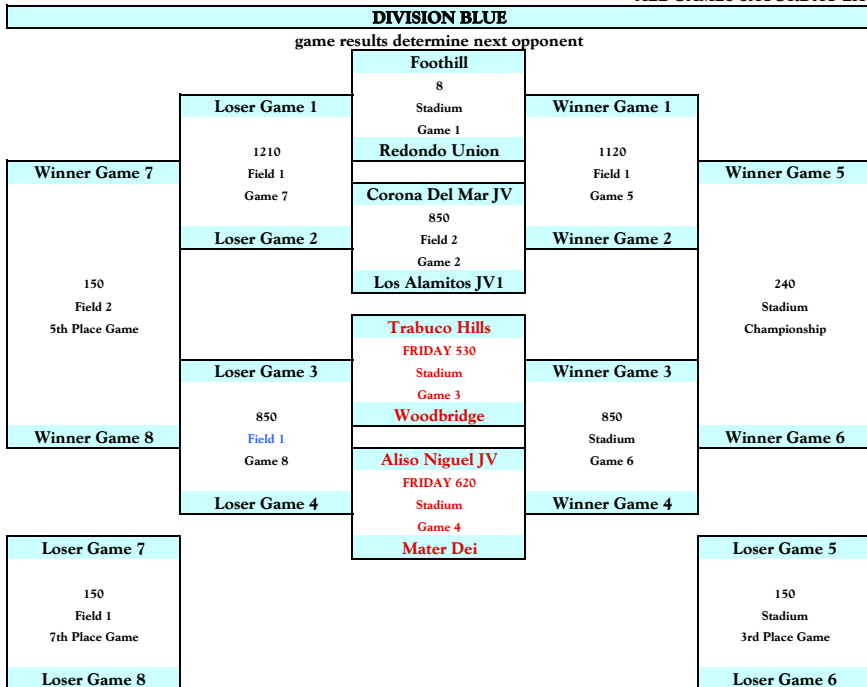

## DIVISIONS

<b>BLUE</b>	<b>8-team knockout</b>
Aliso JV1	Mater Dei
Corona del Mar JV	Los Alamitos JV1
Trabuco	Woodbridge
Foothill	Redondo Union

<b>GRAY</b>	<b>6-team pool</b>
<b>POOL A</b>	<b>POOL B</b>
Newport Harbor JV1	El Toro
Tesoro	Capo Valley
Mira Costa	Glendale

<b>PINK</b>	<b>8-team knockout</b>
San Clemente	Santa Margarita
Mission Viejo	El Dorado
Esperanza	Patrick Henry
Great Oak	Laguna Hills

<b>ORANGE</b>	<b>6-team pool</b>
<b>POOL A</b>	<b>POOL B</b>
San Juan Hills	Los Alamitos JV2
Aliso JV2	Corona del Mar F/S
Newport Harbor JV2	La Canada

## BRACKETS

ALL GAMES SATURDAY EXCEPT WHERE NOTED BY FRIDAY AND RED TYPE

**DIVISION GRAY**

2 pool games decide playoff pairings

<b>POOL A</b>			
1030	Newport Harbor JV1	Tesoro	Field 1
1210	Tesoro	Mira Costa	Stadium
420	Newport Harbor JV1	Mira Costa	Field 1
<b>POOL B</b>			
1030	El Toro	Capo Valley	Field 2
1	Capo Valley	Glendale	Stadium
420	El Toro	Glendale	Field 2
<b>PLAYOFFS</b>			
600	Pool A 2nd	Pool B 2nd	Field 1
600	Pool A 3rd	Pool B 3rd	Field 2
600	Pool A 1st	Pool B 1st	Stadium